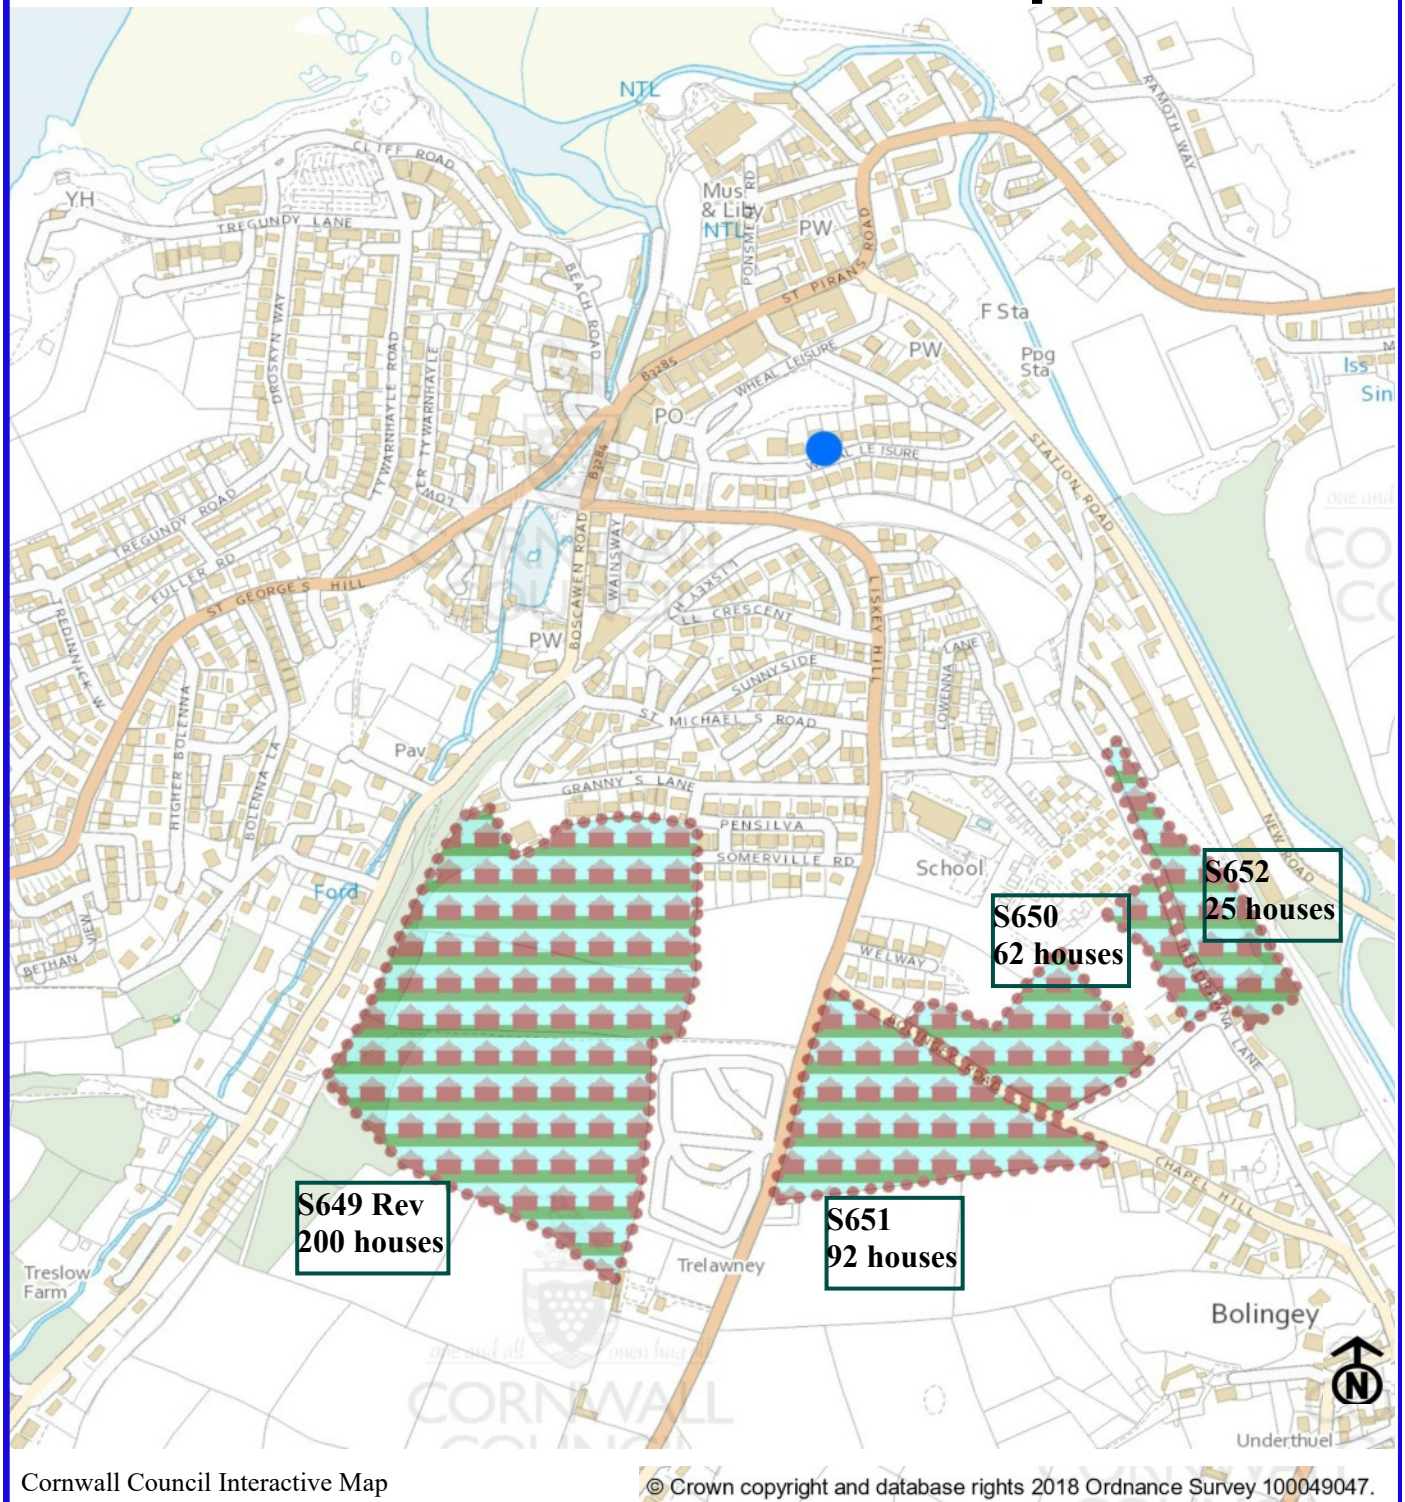

SHLAA sites around Perranporth

Source: Cornwall Council Interactive Map, Environment Layer; title: Strategic Housing Land Availability Assessment 201-2015 (most recent at November 2018)

Details on parcels added from: *Cornwall Strategic Housing Land Availability Assessment*, Cornwall Council, January 2016, p. 58.

Total number of dwellings 379, with delivery of 354 indicated as possible over period 2020/21- 2024/25.