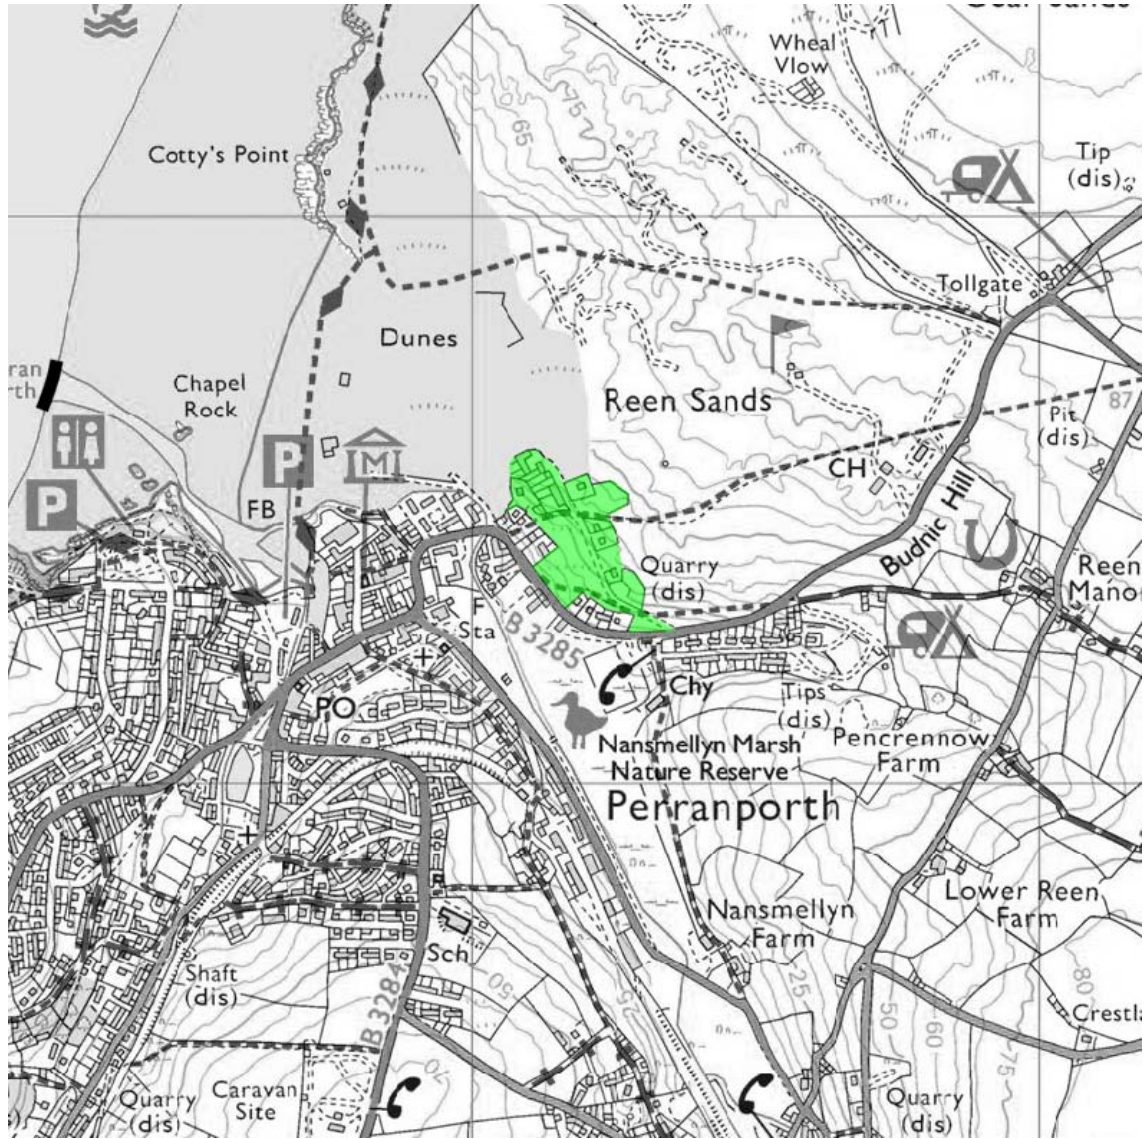

Appendix 8 – Settlement Gaps and Green Buffers (detailed site area maps)

Bolingey - Perranporth Settlement Gap extents

© crown copyright 2021 OS 100059698

Gear Sands Settlement Gap extents

© crown copyright 2021 OS 100059698

Goonhavern – Perranwell Settlement Gap extents

© crown copyright 2021 OS 100059698

Hendrawna Green Buffer extents

© crown copyright 2021 OS 100059698

Ramoth Way Green Buffer extents

© crown copyright 2021 OS 100059698

Treamble Stream Goonhavern Green Buffer extents