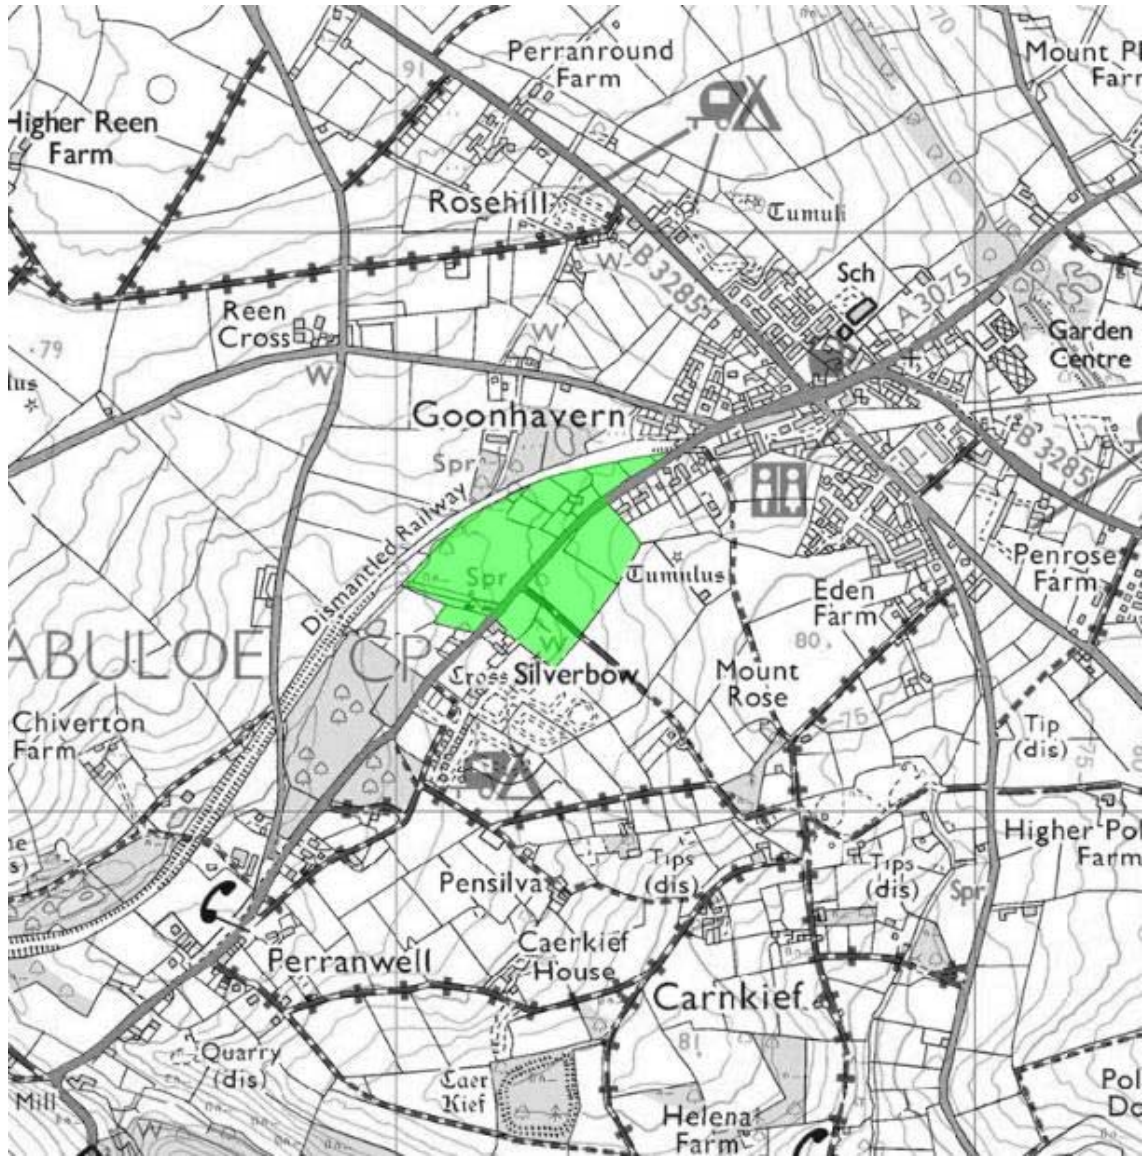

Appendix 8 – Settlement Gaps and Green Buffers (detailed site area maps)

Bolingey - Perranporth Settlement Gap extents

© crown copyright 2021 OS 100059698

Gear Sands Settlement Gap extents

© crown copyright 2021 OS 100059698

Goonhavern – Perranwell Settlement Gap extents

© crown copyright 2021 OS 100059698

Hendrawna Green Buffer extents

© crown copyright 2021 OS 100059698

Ramoth Way Green Buffer extents

© crown copyright 2021 OS 100059698

Treamble Stream Goonhavern Green Buffer extents