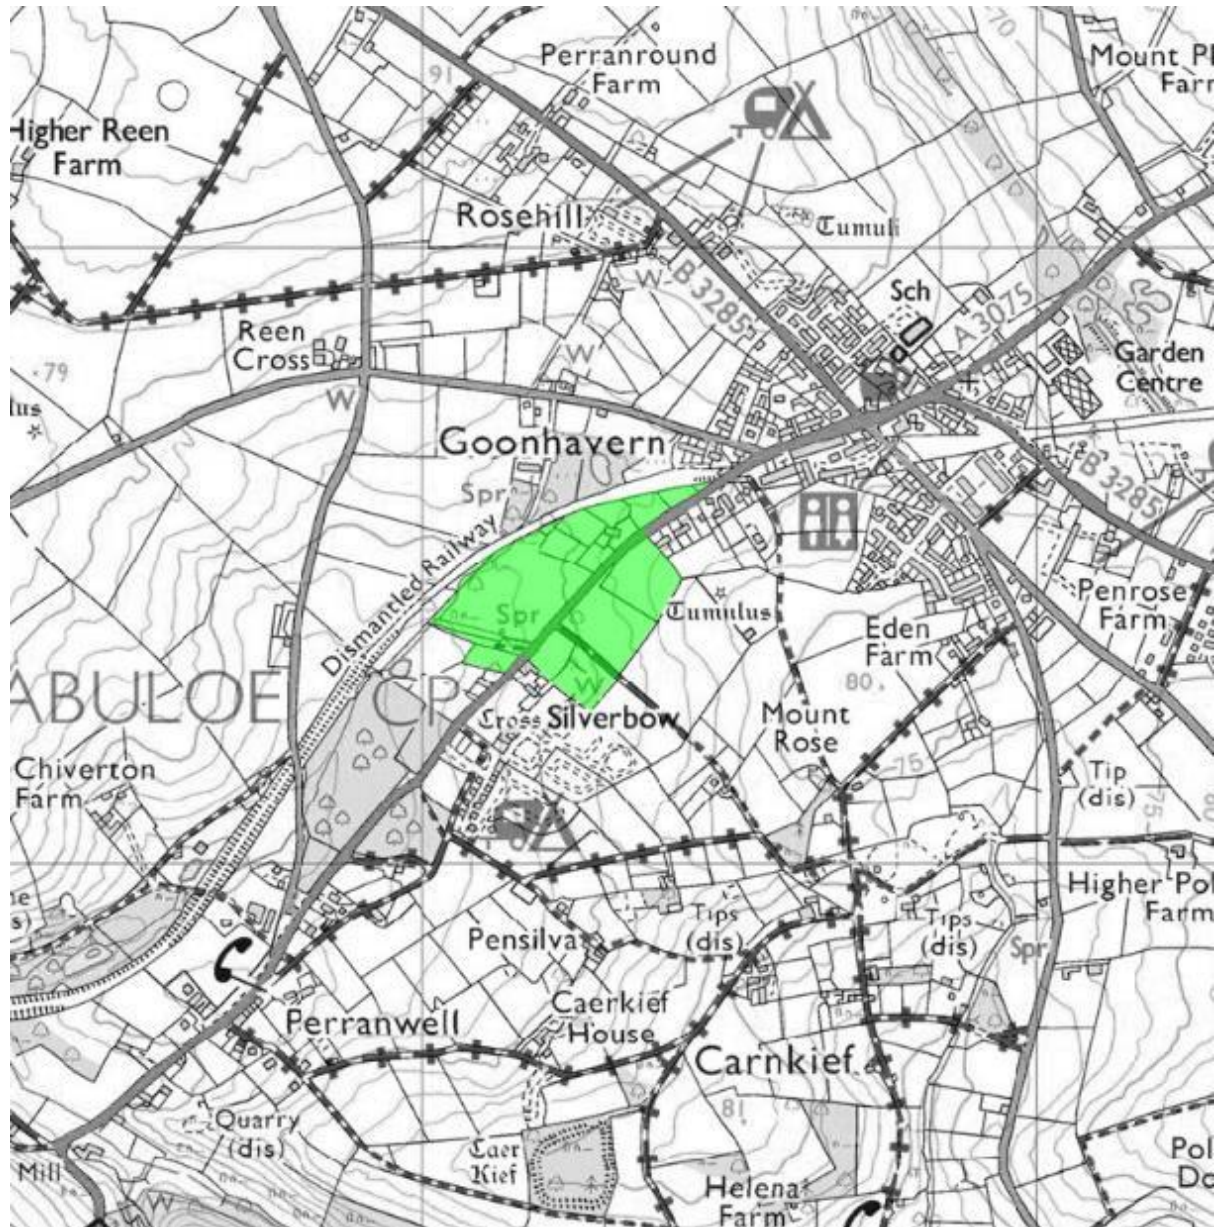

## **Appendix 8 – Settlement Gaps and Green Buffers (detailed site area maps)**

Bolingey - Perranporth Settlement Gap extents

Gear Sands Settlement Gap extents

© crown copyright 2021 OS 100059698

Goonhavern – Perranwell Settlement Gap extents

Hendrawna Green Buffer extents

Treamble Stream Goonhavern Green Buffer extents